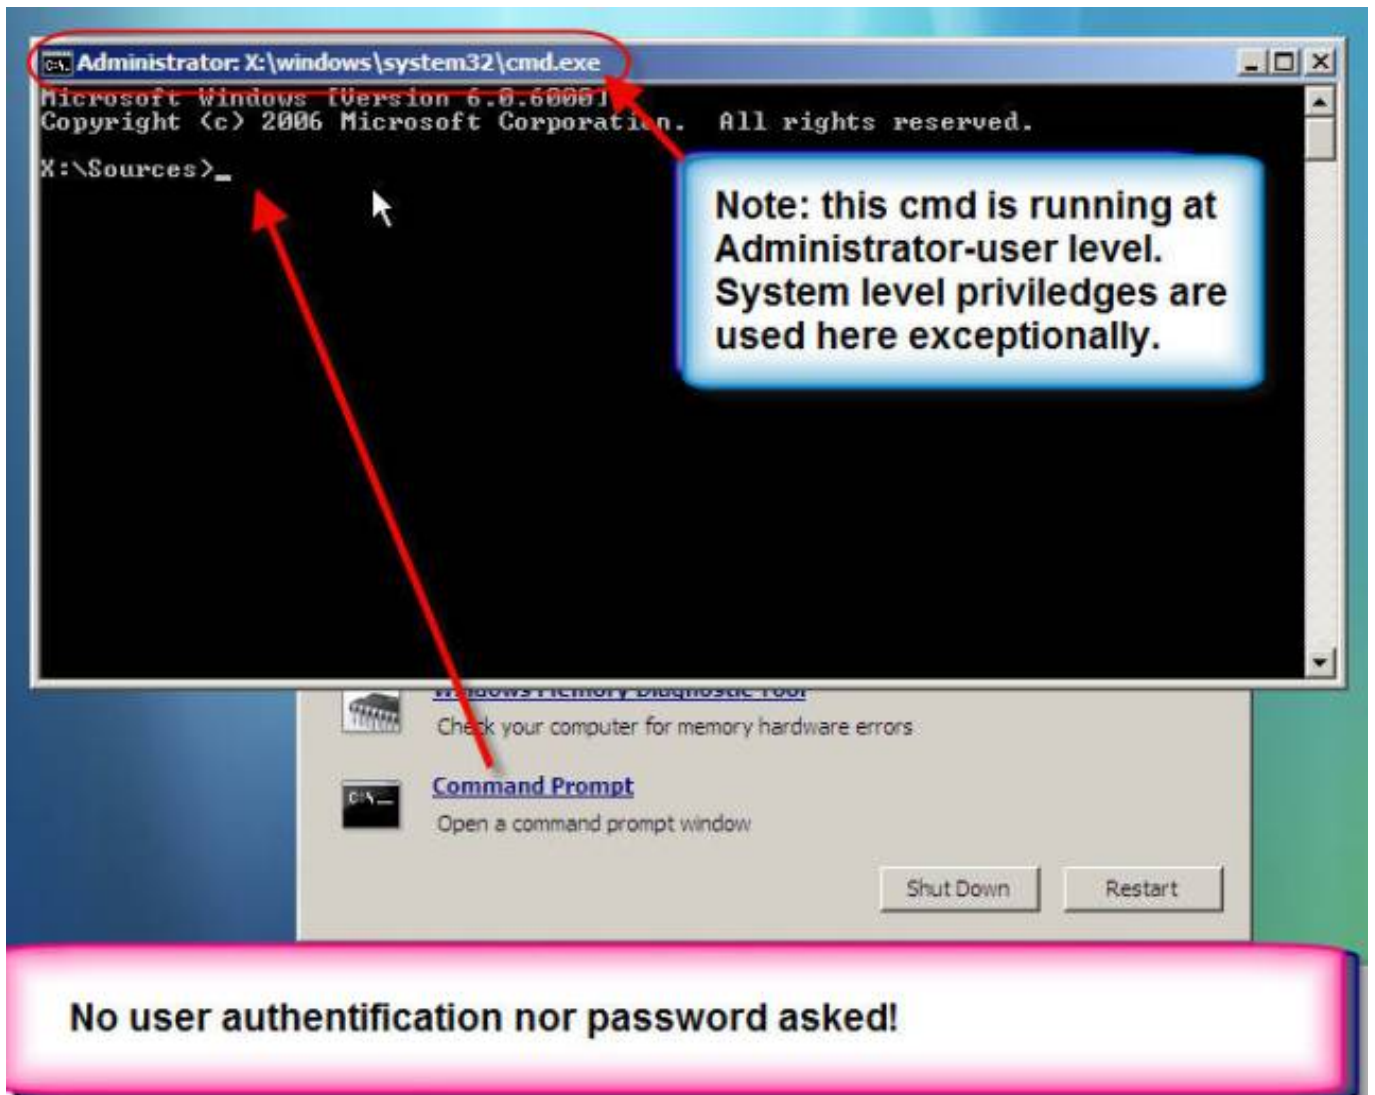

Download from  
**Dreamstime.com**

This watermarked comp image is for previewing purposes only.

ID 2468711

© Milan Surkala | Dreamstime.com

[Administrator X Windows System32 Cmd.exe Commands](#)

[Administrator X Windows System32 Cmd.exe Commands](#)