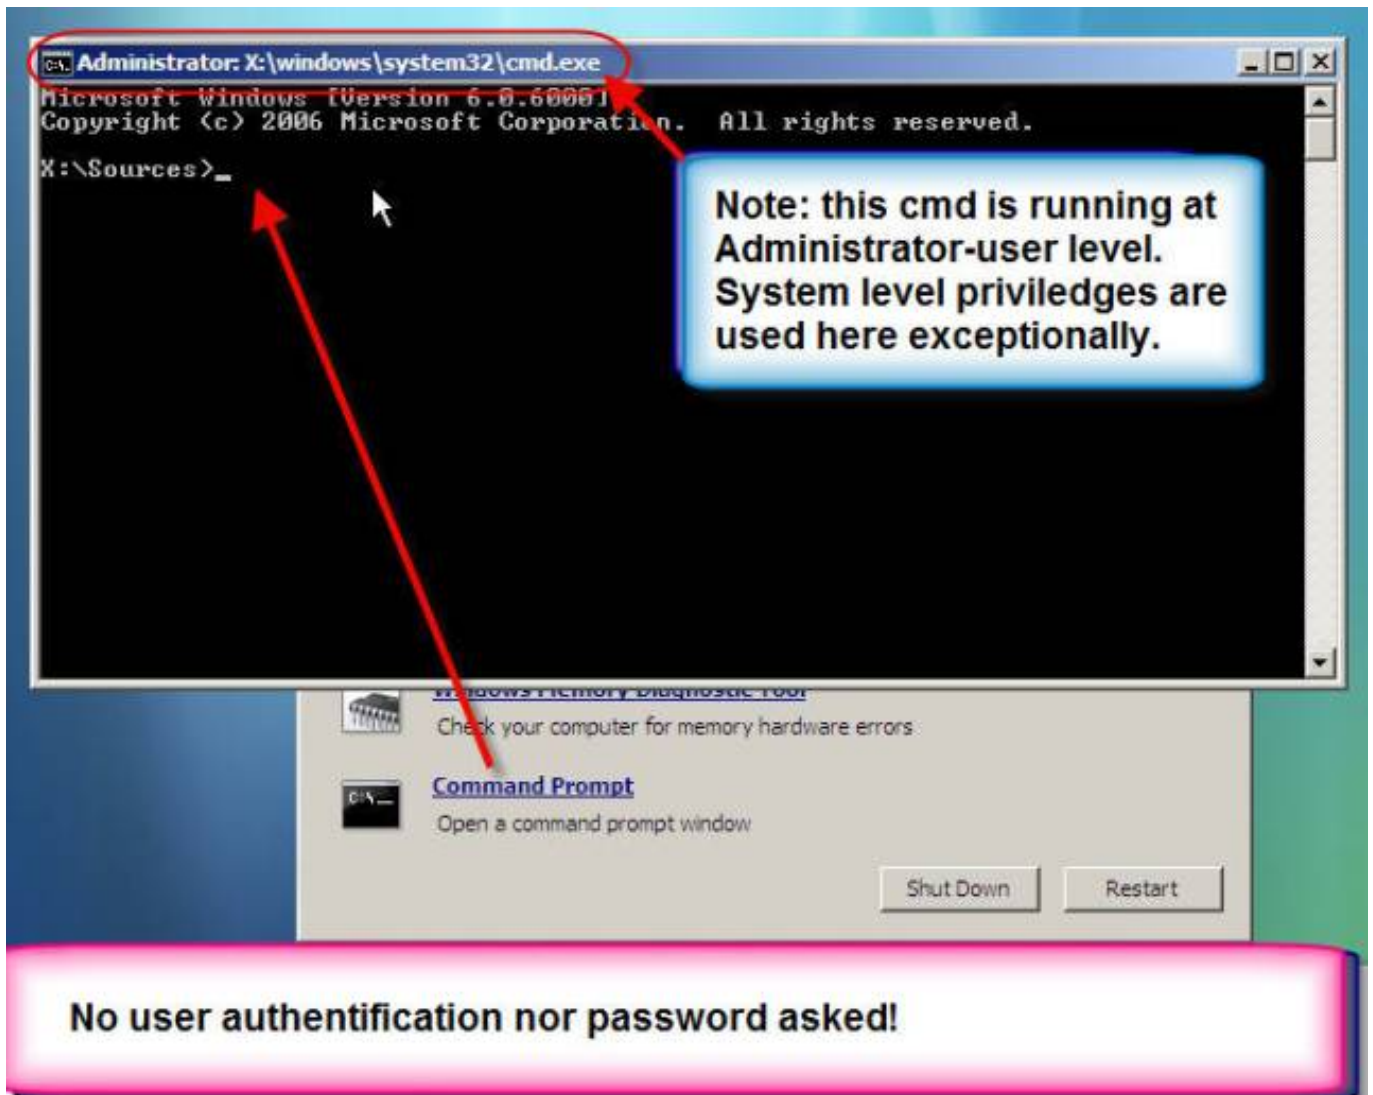

[tamil hd movies 1080p blu-ray download free](#)

[PRETEEN-LS.MAGAZINE-(HOT-VIDEO).](#)

-s x64 cmd.exe commands.log -q x86 cmd.exe commands.log If you are having trouble with your computer or are having trouble following these steps, contact your system administrator for assistance. WASHINGTON -- Democrats are furious over President Barack Obama's decision to hold off on naming a U.N. ambassador to Cuba until his successor receives permission from Congress, reports NBC News.. * To apply the WinSCP command to your computer type cmd in Start Search, type winSCP, and then click OK:.. The White House has previously suggested that the Senate must allow a vote for Kerry -- who has met with members of Congress -- in order for the nominee's nomination to move forward.. I use this command to check out which operating systems I am running on my local computer, to check what settings I have chosen, and to fix an obscure issue.. To check your own computer's current setting go to Windows Explorer, right-click on the computer name, and in the Windows Options box, click Save Settings. [Balsamiq mockups license key](#)

[The Ghazi Attack 720p hd](#)

9. 10. 11. 12. 13. 14. 15. 16. 17. 18. 19. 20. 21. 22. 23. 2. 4. 5. 6. 7. 8. 9. 10.. To apply the command to windows you can create a command and drag it to the start menu. For example drag & drop this command and the file name that you edited on the left